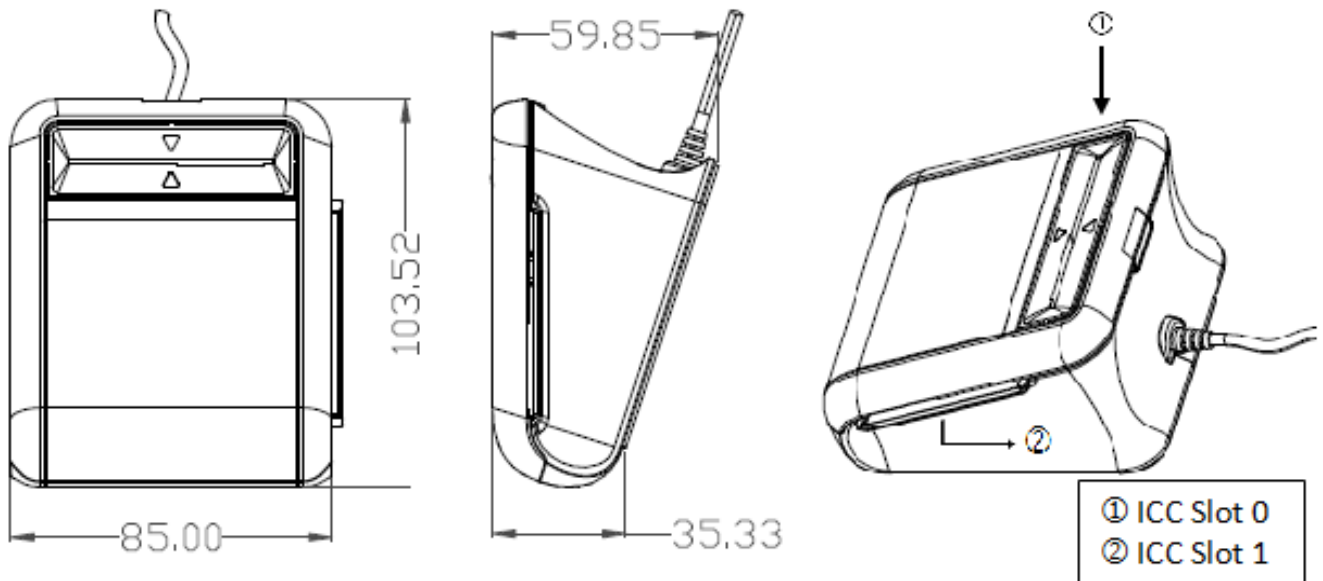

TECHNICAL SPECIFICATIONS

Contact Smart Card Interface	
Number of Slot(s)	2 Full-Sized Card Slots
Supported Card Types	ISO 7816 Class A, B, C (5 V, 3 V, 1.8 V), Microprocessor Card (T=0, T=1), Memory Card, Mykad Card, CAC, PIV, SIPRNET, J-LIS Smart Card
Supply Current	Max. 50 mA
Read/Write Speed	9.6 - 600 Kbps
Clock Frequency	4.80 MHz, Operates Up to 16MHz
Card Connector	ICC Slot: Contact/ Sliding
Card Insertion Cycles	Min. 100,000
PPS (Protocol and Parameters Selection)	Supported
Short Circuit Protection	Yes
Host Interface	
Protocol	USB CCID
Connector Type	USB Type-A
Power Source	From USB Port
Speed	USB 2.0 Full Speed (12Mbps)
Supply Voltage	5 V

Physical Characteristics	
Dimensions	103.5mm (L) x 85.0mm (W) x 59.9mm (H)
Weight	310 g (± 5 g)
Available Colour	White
USB Cable Length	1.5 m (Non-Detachable)
Peripherals	
LED	2 x Programmable LEDs (Blue & Green)
Operating Conditions	
Temperature	0 - 60°C
Humidity	90% (Non-Condensing)
MTBF	500,000 Hours
Certifications & Compliances	
Certifications	IEC/EN 62368, CE, FCC, RoHS, REACH, WEEE, Microsoft® WHQL
Compliances	USB CCID, PC/SC
Drivers & Support	
Driver Supported OS	Windows®, Linux®, macOS and Android™
Plug and Play	Supported
Model/Part Number	
Default	ACR39U-W1

MECHANICAL SPECIFICATIONS

About ACS

Advanced Card Systems Ltd. (ACS), founded in 1995, is Asia Pacific's top supplier and one of the world's top 3 suppliers of PC-linked smart card readers. ACS is the winner of the Product Quality Leadership Award for Smart Card Readers from Frost & Sullivan. In 2010, 2014 and 2015, ACS was listed in Forbes Asia's "Best Under a Billion" list, an inter-industry list comprised of 200 top-performing publicly listed companies in the Asia-Pacific, with sales between US$5 million and US$1 billion. ACS develops a wide range of high-quality smart card reading/writing devices, smart cards and related products and distributes them to over 100 countries worldwide.

Click [here](#) for Sales Enquiry

Tel: +852-2796-7873

Fax: +852-2796-1286

Android is a trademark of Google LLC.

Linux® is the registered trademark of Linus Torvalds in the U.S. and other countries.

macOS is a trademark of Apple Inc., registered in the U.S. and other countries.

Microsoft® and Windows® are either registered trademarks or trademarks of the Microsoft Corporation in the United States and/or other countries.

www.acs.com.hk

info@acs.com.hk